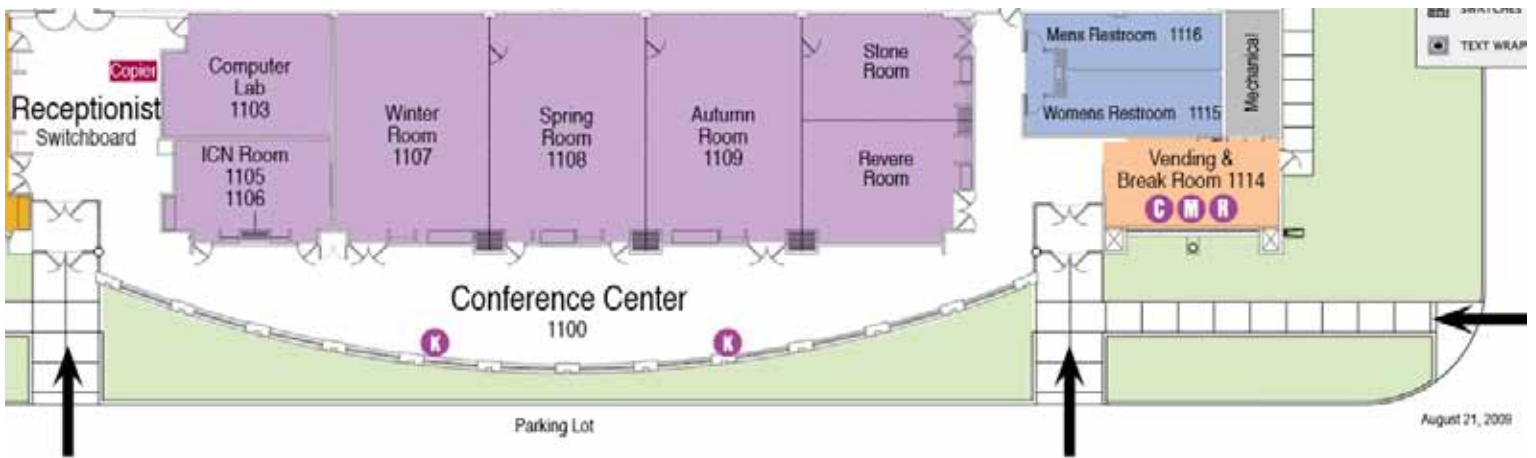

Meeting Room Capacities

Room	Square	U-shape	Classroom Style Tables & Chairs	Theater Style Chairs only	Rounds 7 chairs/table
1 Large	25	30	40	60	42
2 large	50	n/a	80	130	84
3 large	75	n/a	120	200	84
Stone	12	10	15	25	n/a
Revere	12	10	15	25	n/a
Revere/Stone Combined	25	30	40	60	42