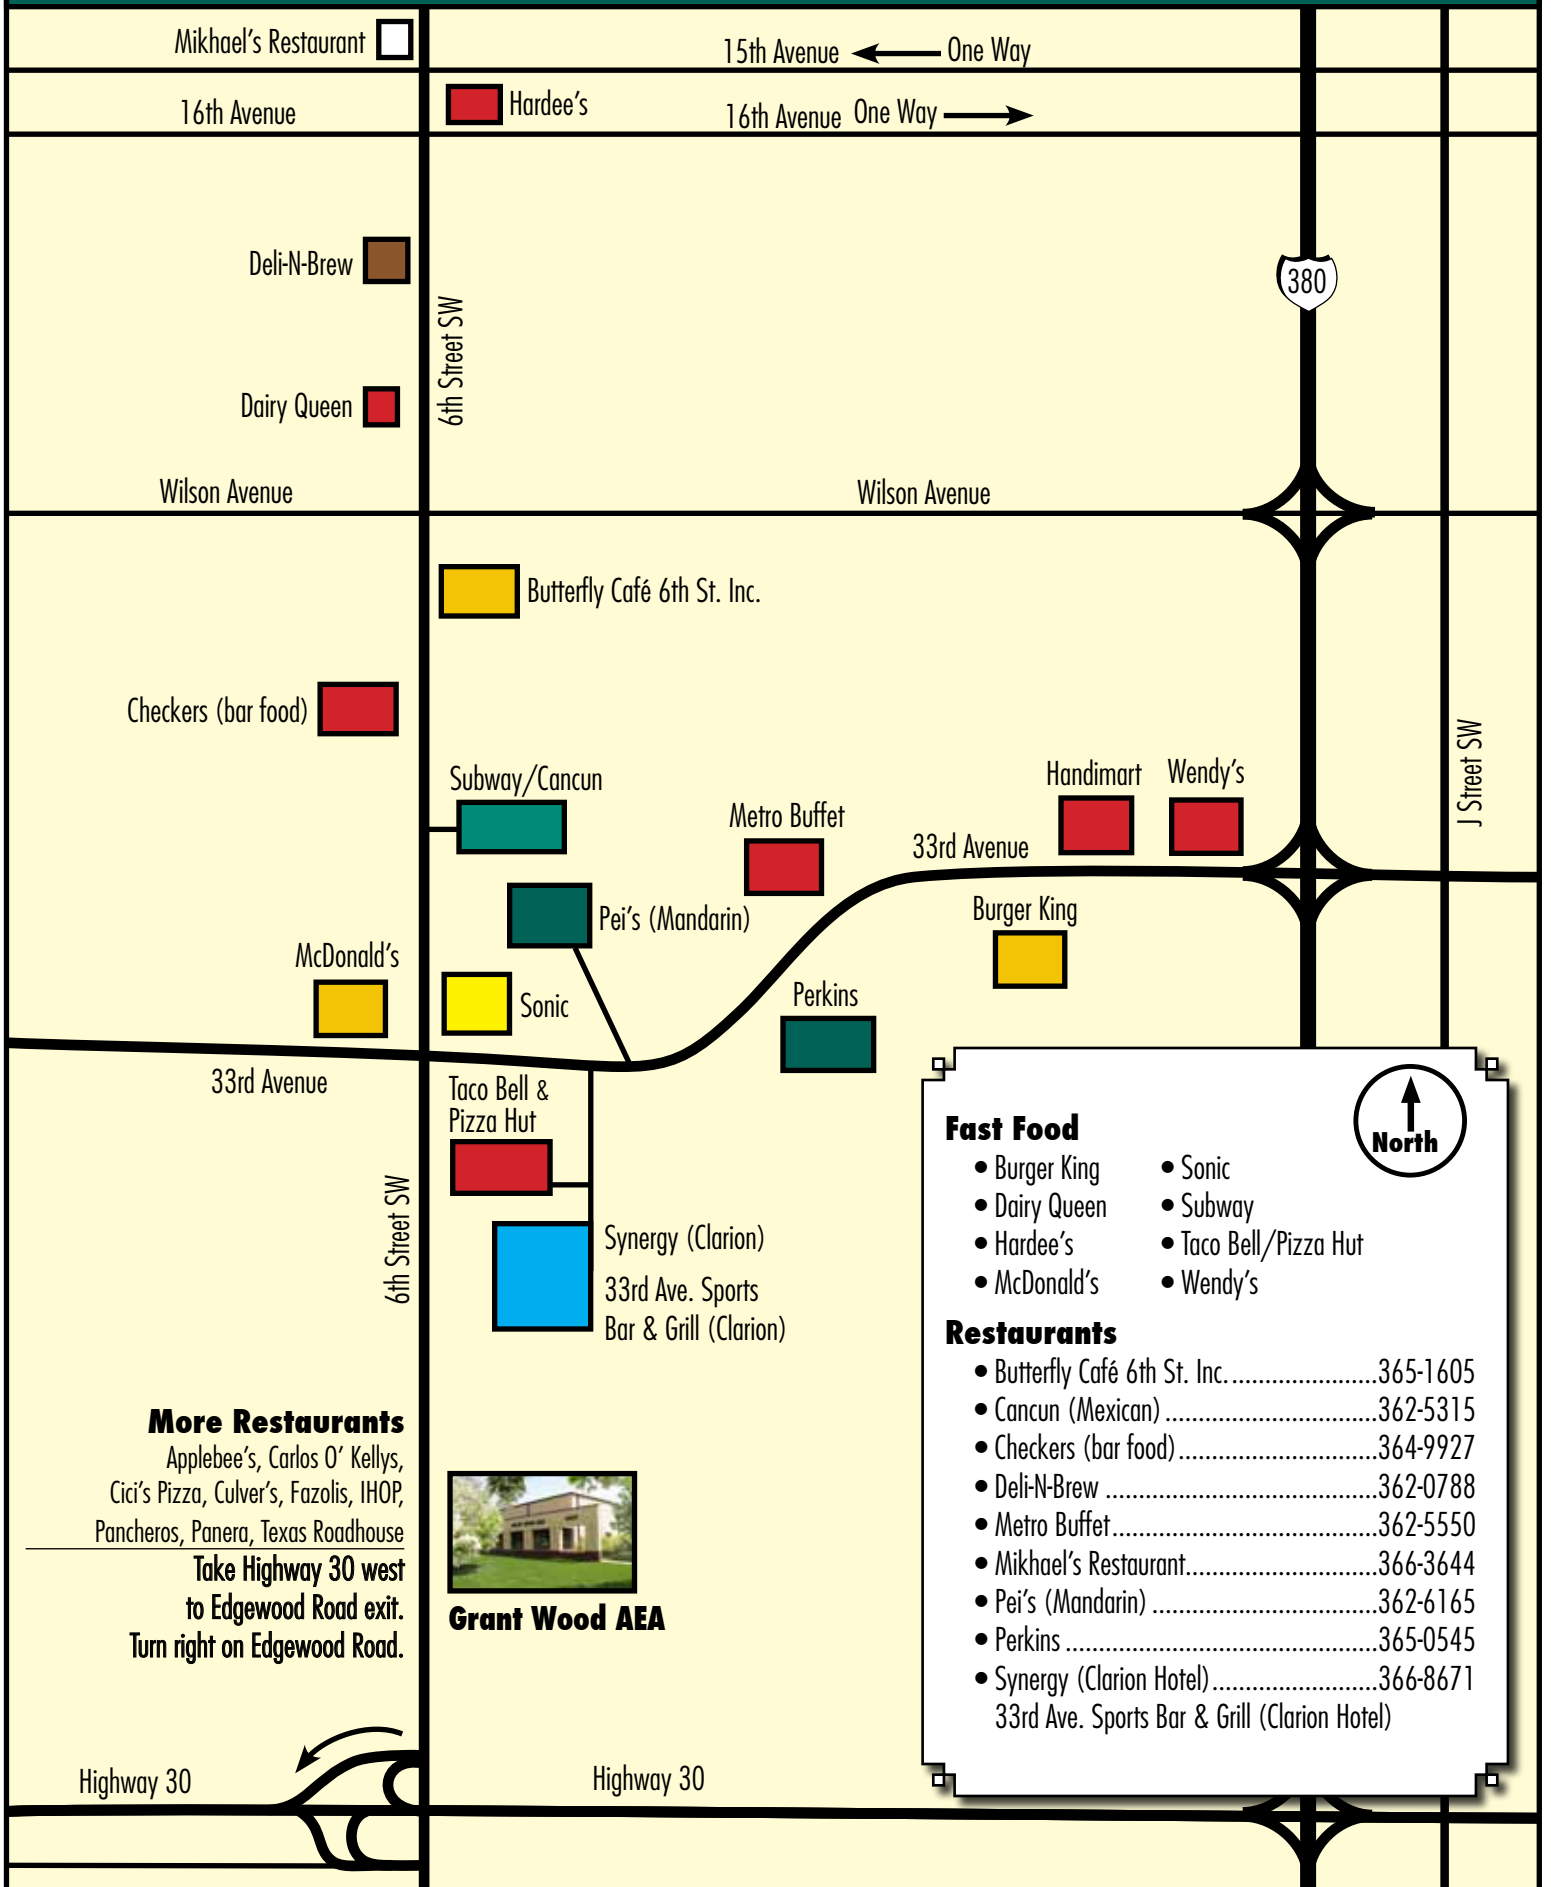

AREA LUNCH OPTIONS

More Restaurants
 Applebee's, Carlos O' Kellys,
 Cici's Pizza, Culver's, Fazolis, IHOP,
 Pancheros, Panera, Texas Roadhouse
Take Highway 30 west
to Edgewood Road exit.
Turn right on Edgewood Road.

Grant Wood AEA

North

Fast Food

- Burger King
- Dairy Queen
- Hardee's
- McDonald's
- Sonic
- Subway
- Taco Bell/Pizza Hut
- Wendy's

Restaurants

- Butterfly Café 6th St. Inc.365-1605
- Cancun (Mexican)362-5315
- Checkers (bar food)364-9927
- Deli-N-Brew362-0788
- Metro Buffet362-5550
- Mikhael's Restaurant.....366-3644
- Pei's (Mandarin)362-6165
- Perkins365-0545
- Synergy (Clarion Hotel).....366-8671
- 33rd Ave. Sports Bar & Grill (Clarion Hotel)