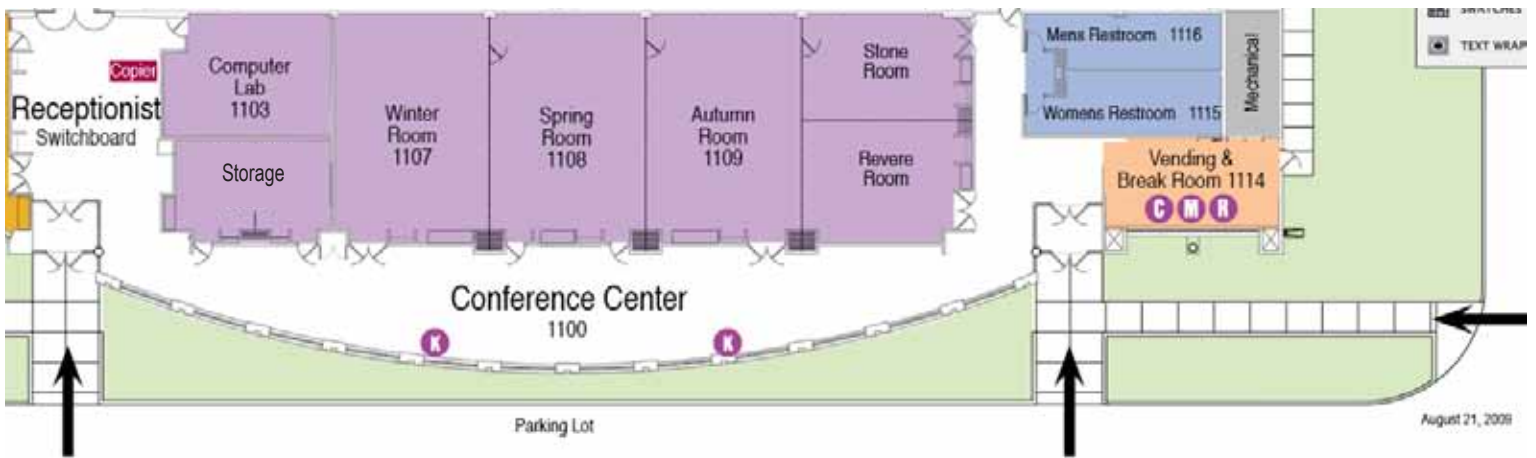

# Meeting Room Capacities

Room	Square	U-shape	Classroom Style Tables & Chairs	Theater Style Chairs only	Rounds 7 chairs/table
1 Large	25	30	40	60	42
2 large	50	n/a	80	130	84
3 large	75	n/a	120	200	84
Stone	12	10	15	25	n/a
Revere	12	10	15	25	n/a
Revere/Stone Combined	25	30	40	60	42